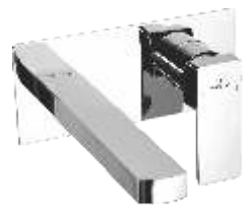

DEQUE - 911920
Single lever basin mixer without pop-up with braided hoses
NPR - 9290