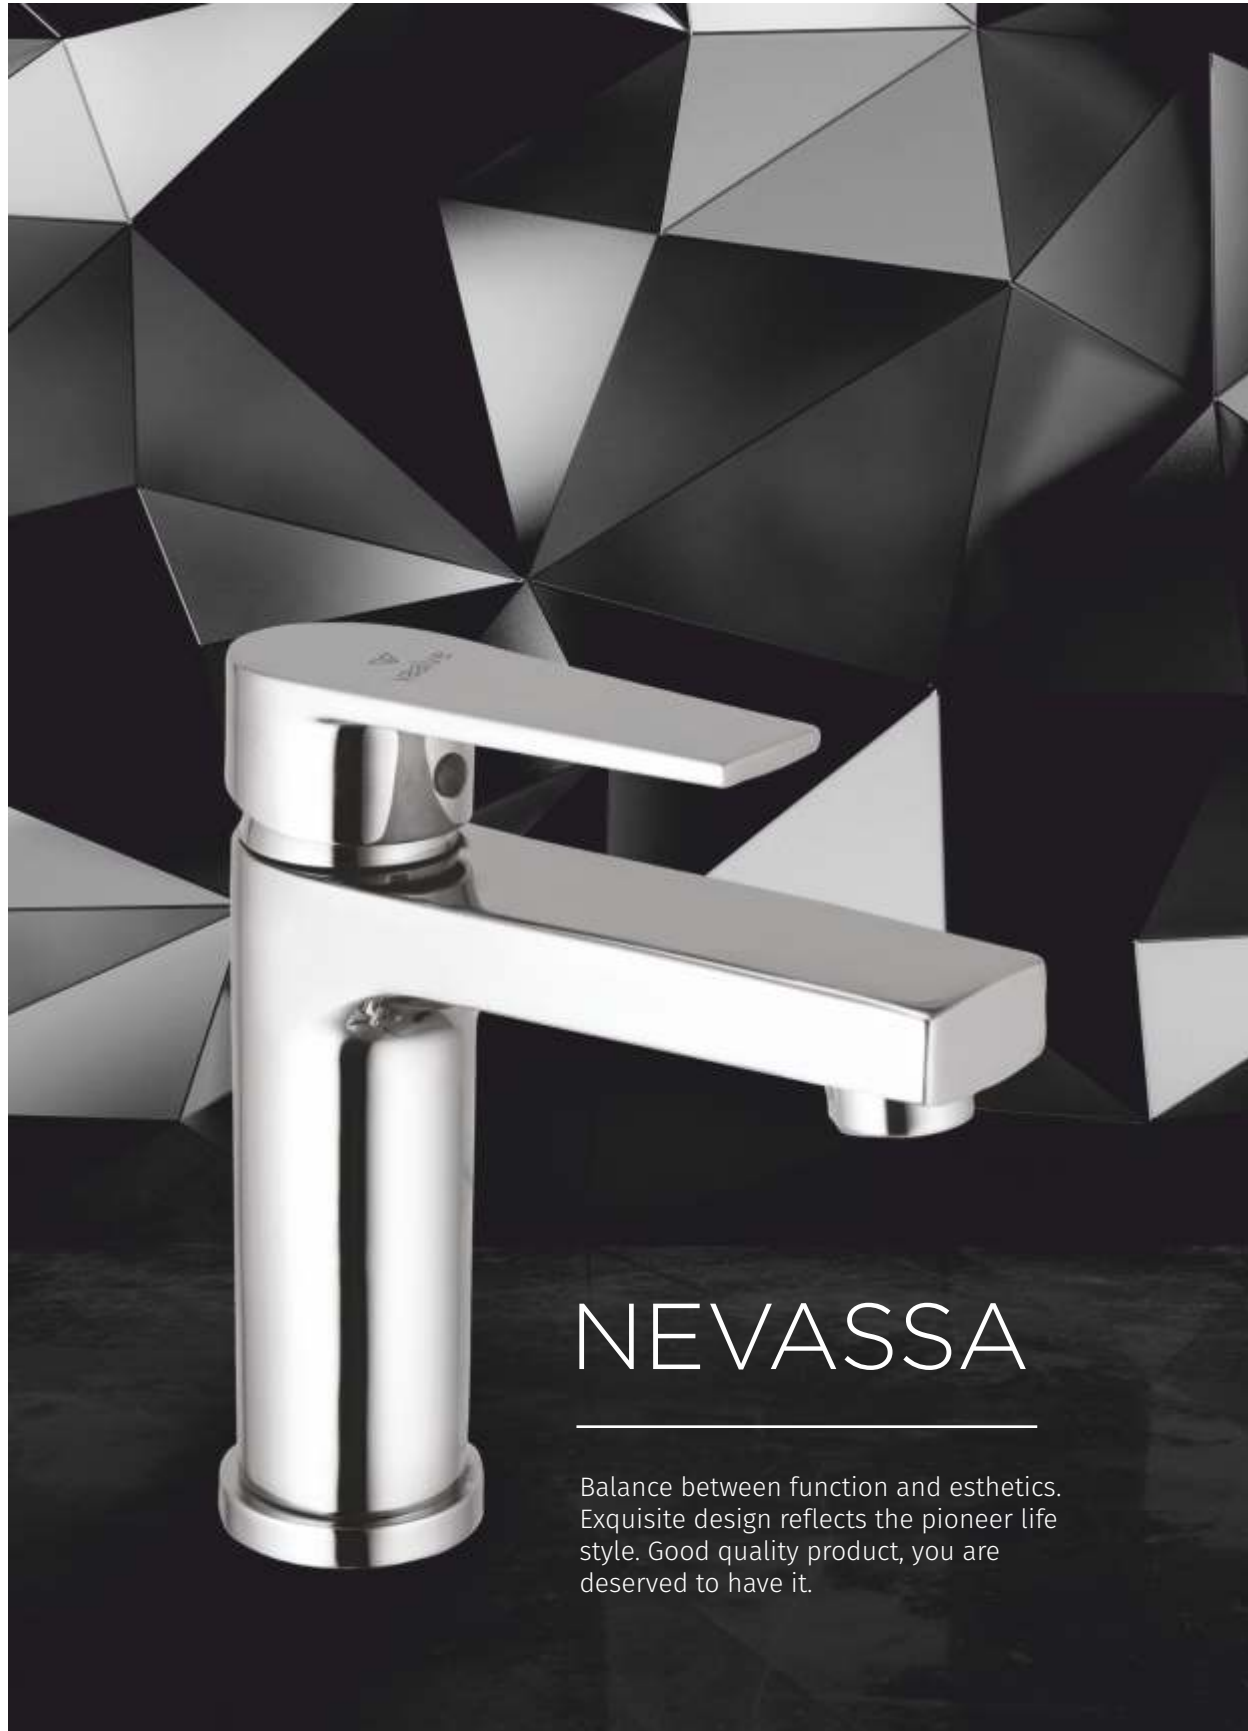

DEQUE - 911908
Angle valve with wall flange
NPR - 2800

DEQUE - 911923
Exposed part kit for regular diverter
NPR - 3780

NEVASSA

Balance between function and esthetics. Exquisite design reflects the pioneer life style. Good quality product, you are deserved to have it.

NEVASSA