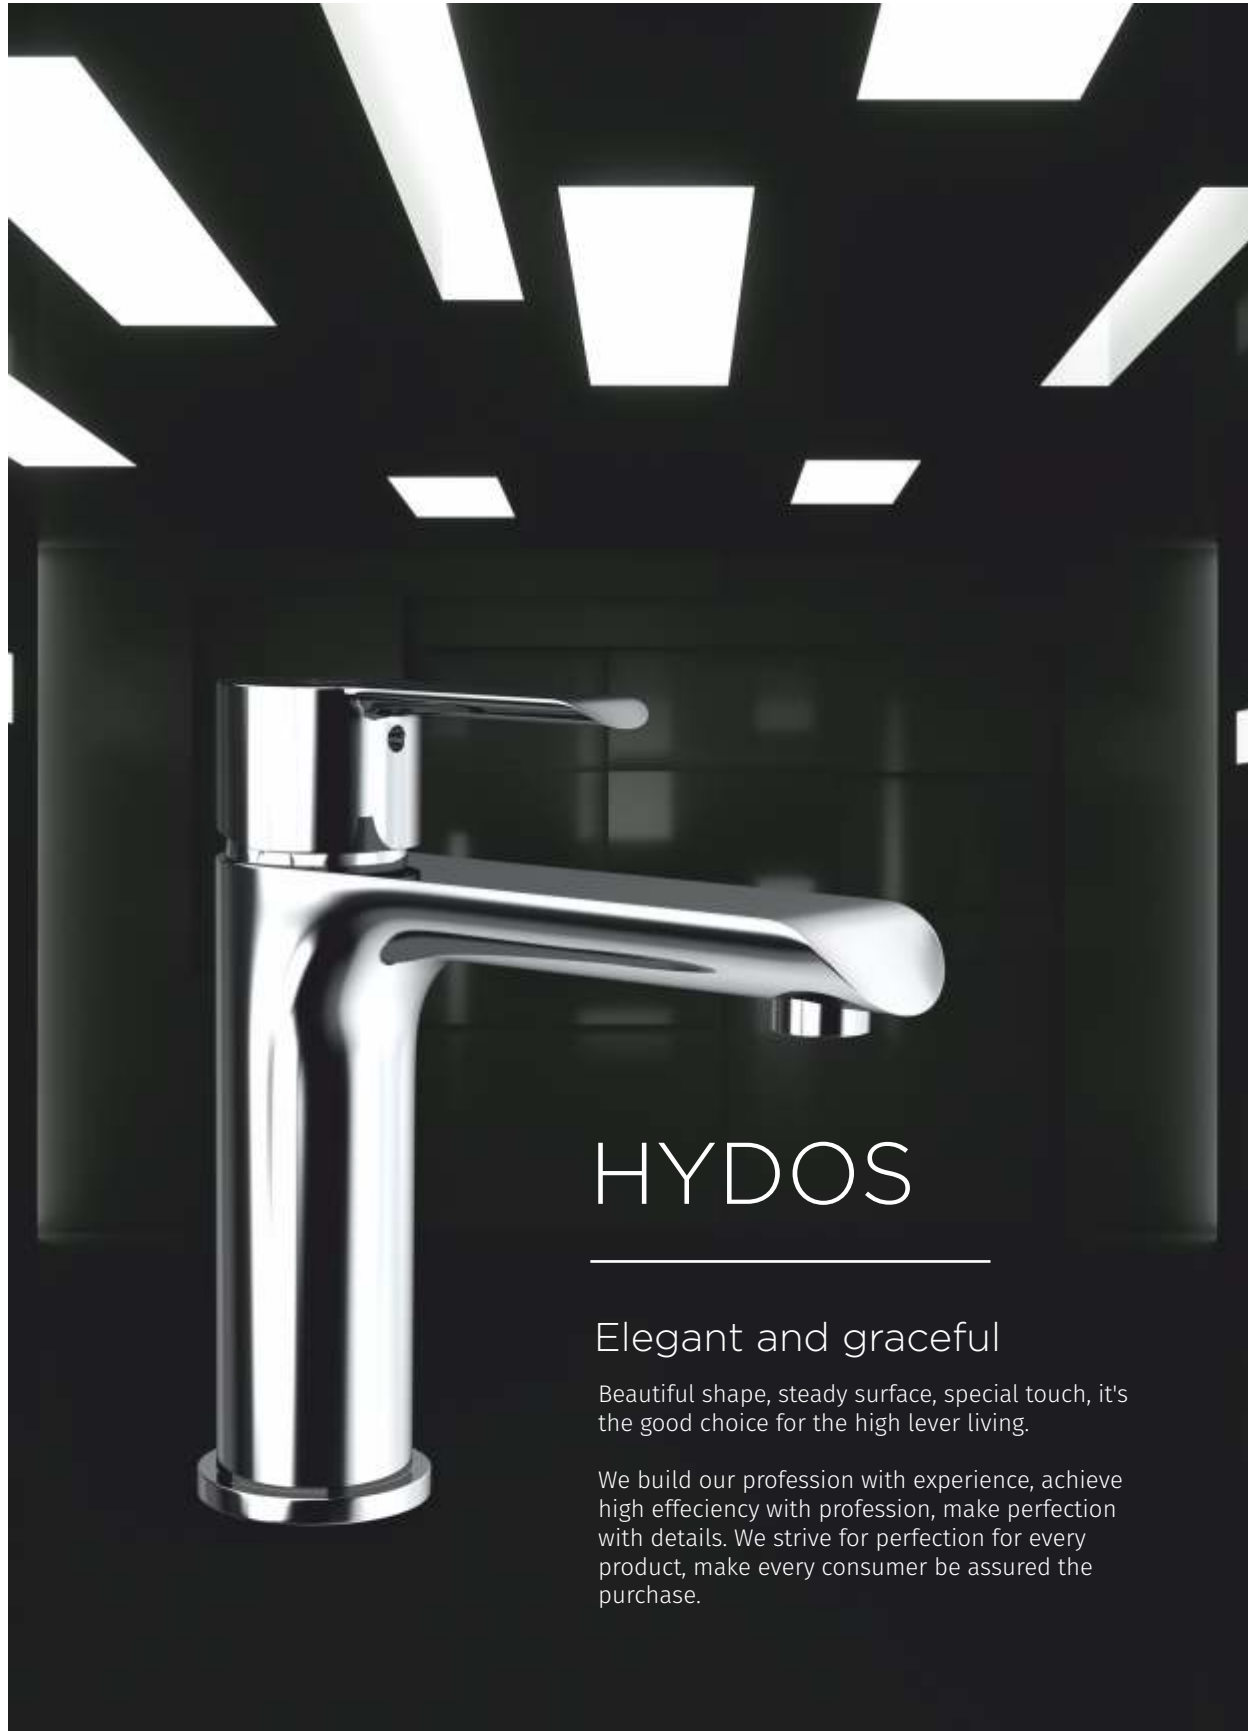

VITEA - 916926
Bath tub spout with wall flange
NPR - 2400

VITEA - 916927
Bath tub spout with button attachment provision for telephonic shower
NPR - 3000

HYDOS

Elegant and graceful

Beautiful shape, steady surface, special touch, it's the good choice for the high lever living.

We build our profession with experience, achieve high efficiency with profession, make perfection with details. We strive for perfection for every product, make every consumer be assured the purchase.

HYDOS