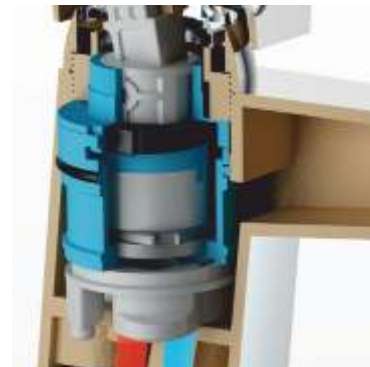

CNC machining

The faucets are machined by CNC machine, with accurate and stable dimension, to ensure the stability of assembly and avoid the product leaking.